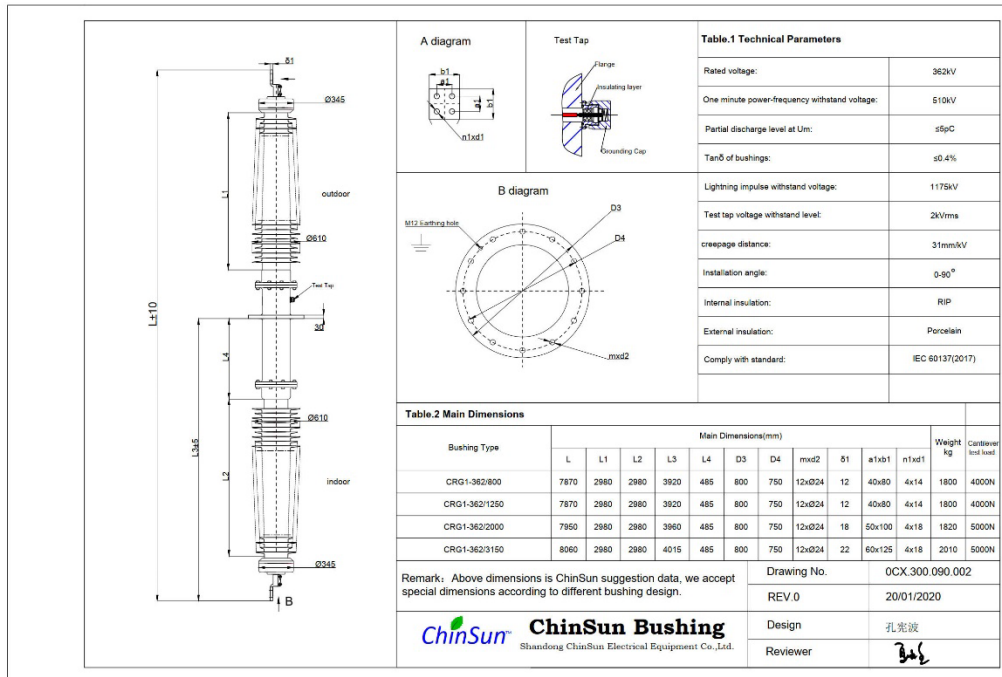

362kV porcelain wall bushing

Drawing-wall bushing-362kV porcelain-ChinSun

362kV polymer (silicone rubber) wall bushing

Drawing-wall bushing-362kV silicone rubber-ChinSun