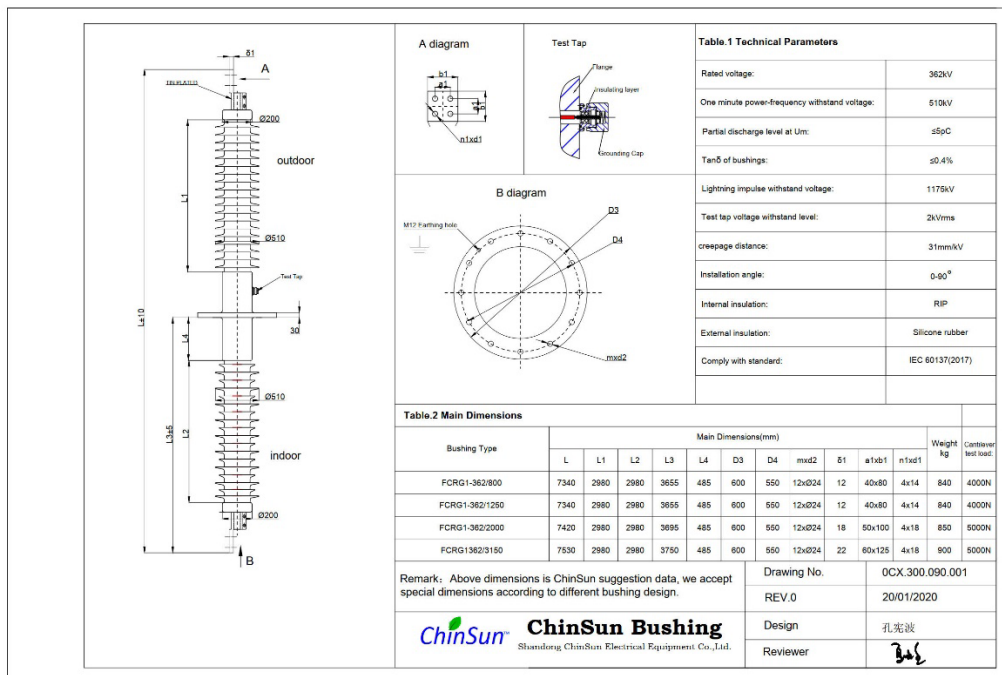

362kV porcelain wall bushing

Drawing-wall bushing-362kV porcelain-ChinSun

362kV polymer (silicone rubber) wall bushing

Drawing-wall bushing-362kV silicone rubber-ChinSun